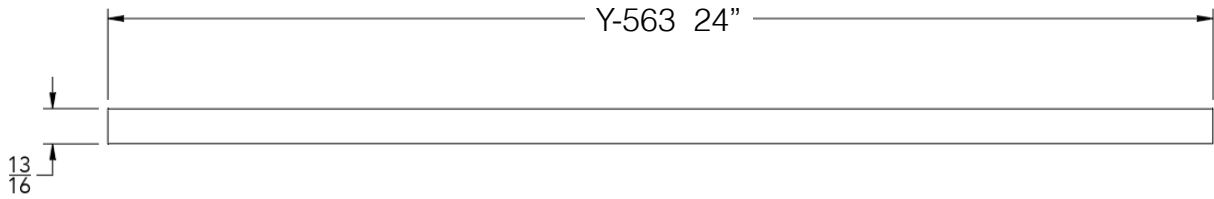

Dimensions in inches

FRONT